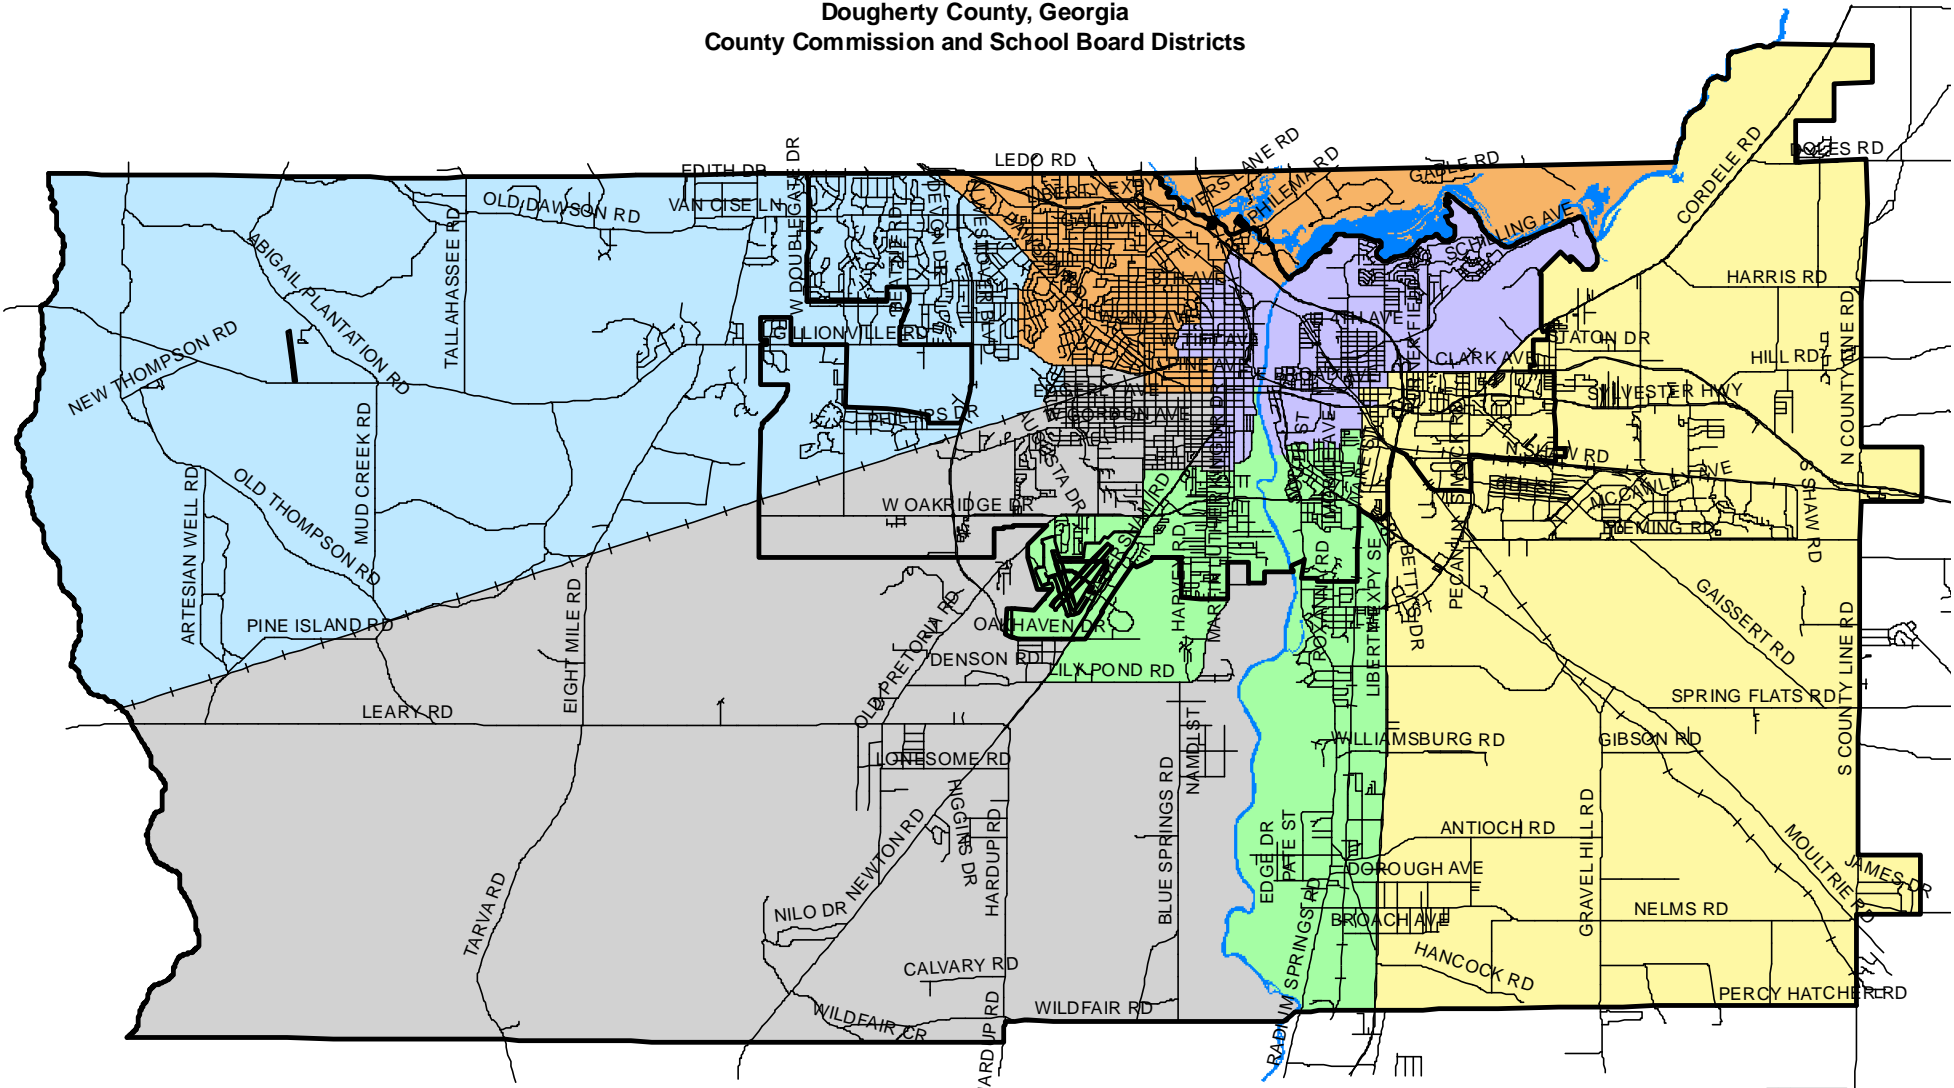

**Dougherty County, Georgia  
County Commission and School Board Districts**

- |   |   |
|---|---|
| <span style="display: inline-block; width: 15px; height: 15px; background-color: lightblue; border: 1px solid black;"></span> Commission District 1   | <span style="display: inline-block; width: 15px; height: 15px; background-color: orange; border: 1px solid black;"></span> Commission District 4      |
| <span style="display: inline-block; width: 15px; height: 15px; background-color: lightgreen; border: 1px solid black;"></span> Commission District 2  | <span style="display: inline-block; width: 15px; height: 15px; background-color: lightgrey; border: 1px solid black;"></span> Commission District 5   |
| <span style="display: inline-block; width: 15px; height: 15px; background-color: lightpurple; border: 1px solid black;"></span> Commission District 3 | <span style="display: inline-block; width: 15px; height: 15px; background-color: lightyellow; border: 1px solid black;"></span> Commission District 6 |